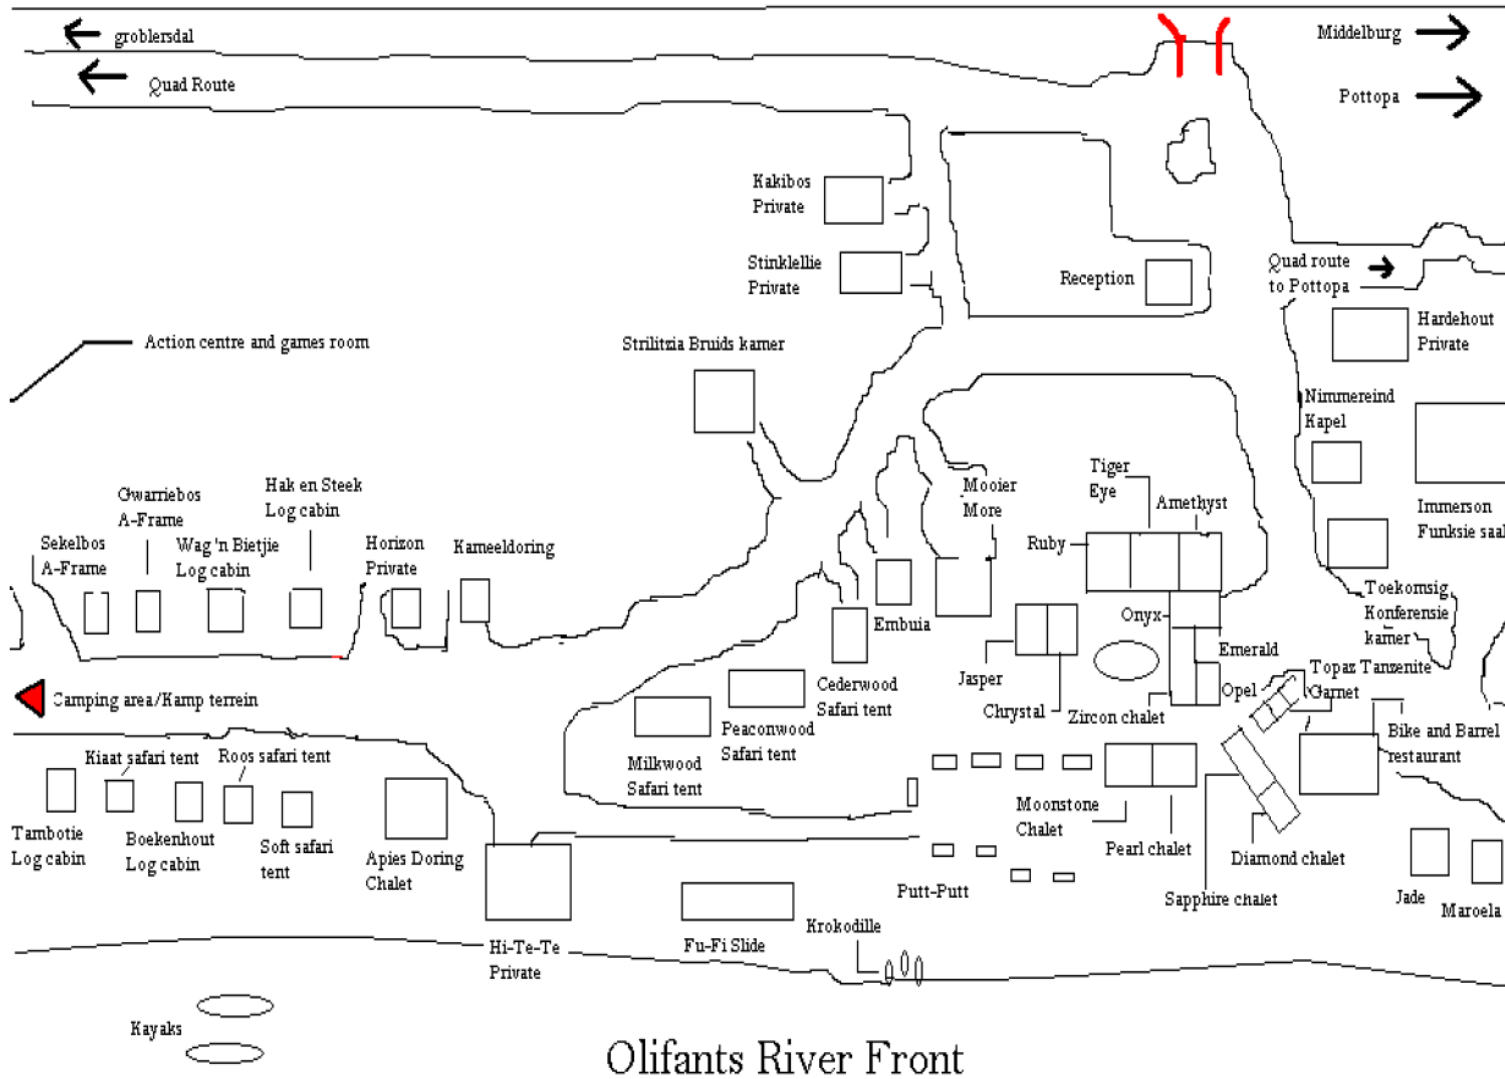

Resort Layout

Please enjoy your stay with us and do not hesitate to contact Reception should you require any assistance... 24-Hour Emergency Number - 083 673 3067